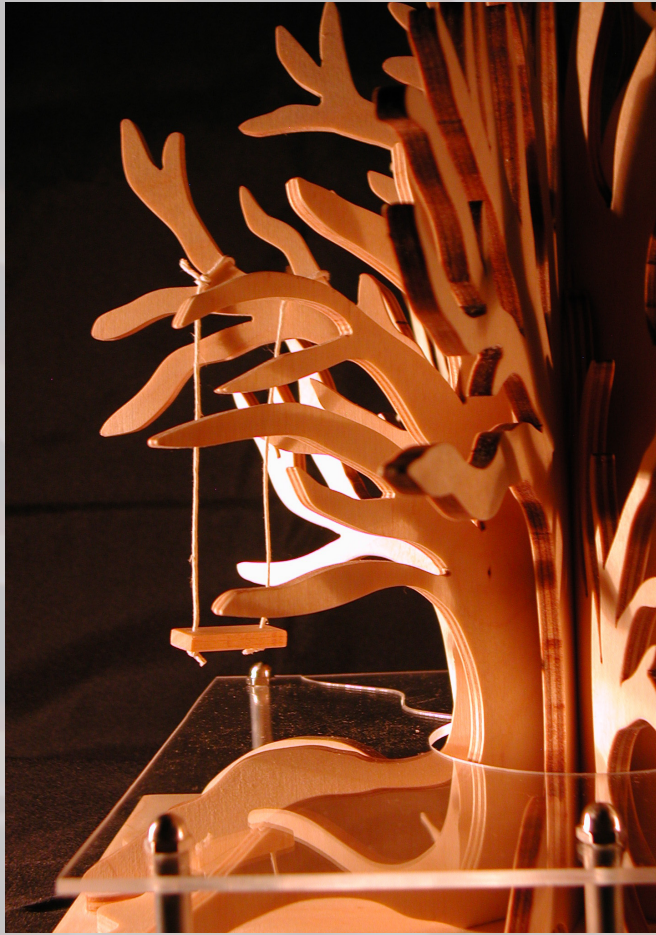

“I wish to go to Florida and visit
Disneyworld!”

~ Will's Dream

Inspired by the adventures of the Swiss Family Robinson, Will's Tree house represents the imagination and enchantment embodied in Disneyworld. The branches and roots represent strength, growth and the endearing support of family and friends.

Materials Used:

- Baltic Birch with Natural Oil Finish
- Clear Acrylic
- Aluminum / Steel Fixtures

Designers: Lynea Rodriguez + Amanda Heimer