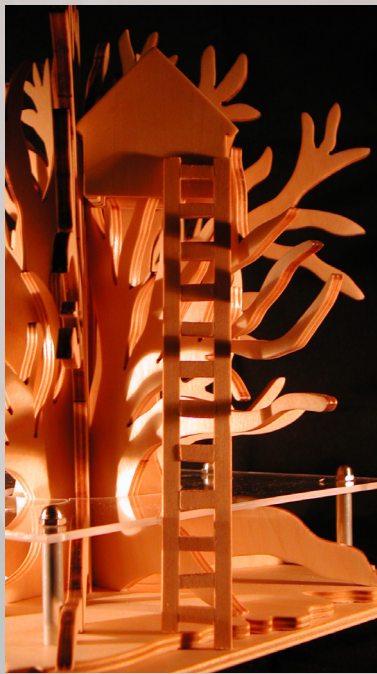

“I wish to go to Florida and visit
Disneyworld!”

~ Will's Dream

Inspired by the adventures of the Swiss Family Robinson, Will's Tree house represents the imagination and enchantment embodied in Disneyworld. The branches and roots represent strength, growth and the endearing support of family and friends.

Materials Used:

- Baltic Birch with Natural Oil Finish
- Clear Acrylic
- Aluminum / Steel Fixtures

Designers: Lynea Rodriguez + Amanda Heimer