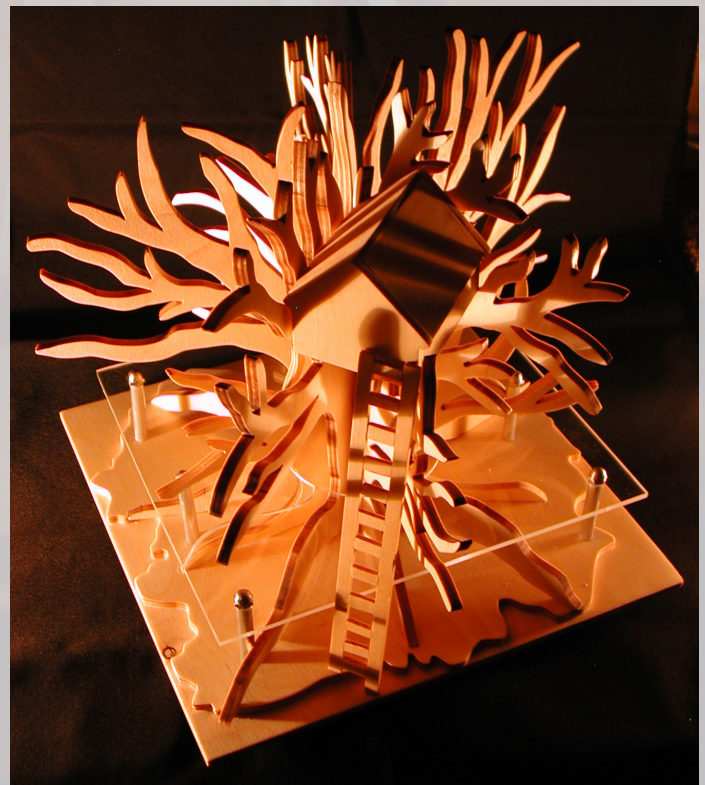

“I wish to go to Florida and visit
Disneyworld!”

~ Will's Dream

Inspired by the adventures of the Swiss Family Robinson, Will's Tree house represents the imagination and enchantment embodied in Disneyworld. The branches and roots represent strength, growth and the endearing support of family and friends.

Materials Used:

- Baltic Birch with Natural Oil Finish
- Clear Acrylic
- Aluminum / Steel Fixtures

Designers: Lynea Rodriguez + Amanda Heimer