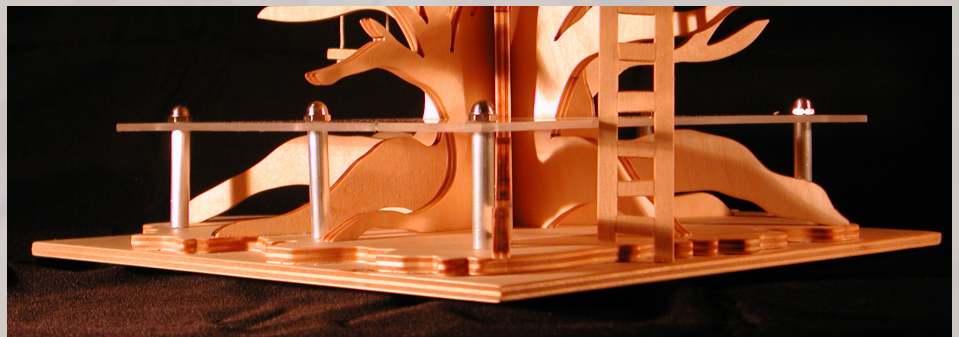

“I wish to go to Florida and visit
Disneyworld!”

~ Will's Dream

Inspired by the adventures of the Swiss Family Robinson, Will's Tree house represents the imagination and enchantment embodied in Disneyworld. The branches and roots represent strength, growth and the endearing support of family and friends.

Materials Used:

- Baltic Birch with Natural Oil Finish
- Clear Acrylic
- Aluminum / Steel Fixtures

Designers: Lynea Rodriguez + Amanda Heimer